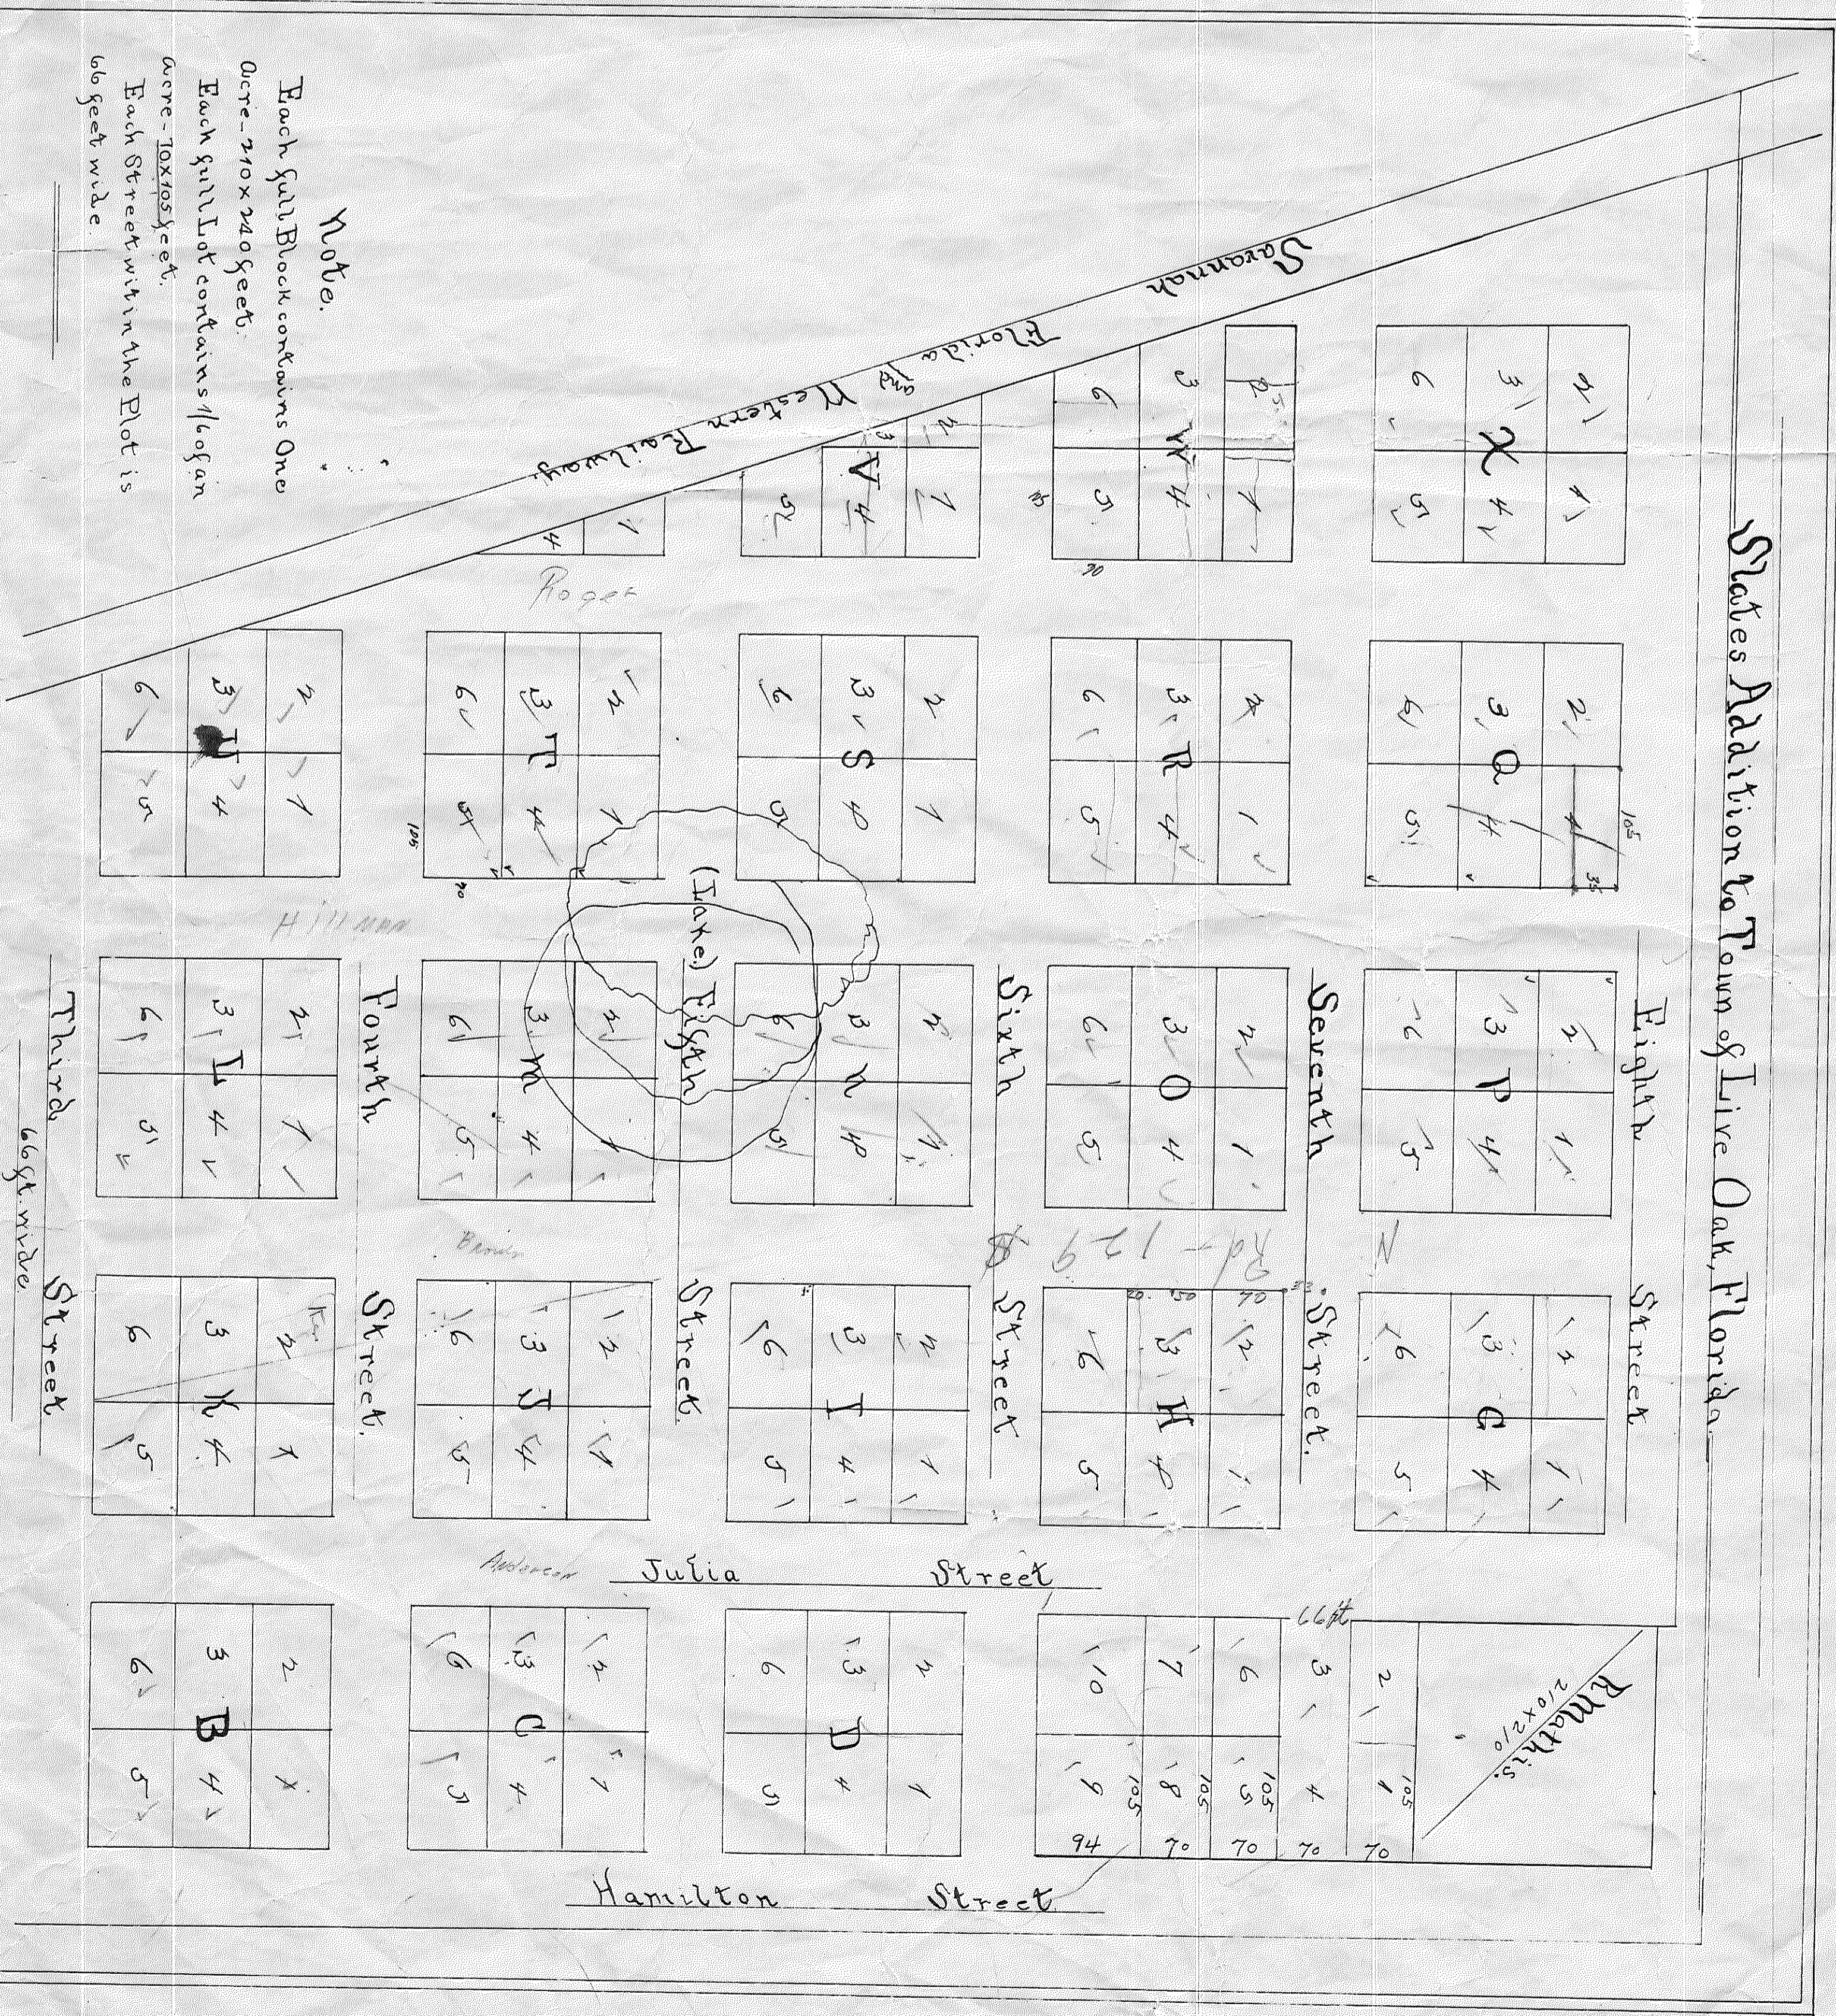

States Addition to Town of Live Oak, Florida

Note:
 Each full Block contains One
 Acre - 210 x 240 feet
 Each full lot contains 1/4 of an
 acre - 105 x 60 feet
 Each Street within the Plot is
 60 feet wide

States